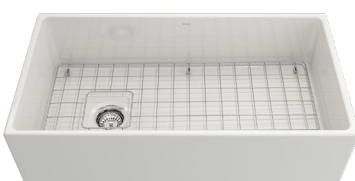

# BOCCHI®

**CLASSICO 33D**  
1139-001-0120

**STEP-RIM 33**  
1504-001-0120

step-rim sinks include:

**CONTEMPO 36D**  
1350-001-0120

**CONTEMPO 36**  
1354-001-0120

**CONTEMPO 33**  
1352-001-0120

**SOTTO 32**  
1362-001-0120

**BUY MORE, SAVE MORE ... all \$'ing includes Shipping**

	*Spend \$6000 net	**Spend \$4500 net	Individual Sale Price
<b>CLASSICO 33"D</b> 1139-001-0120 from \$831 list down to:	<b>\$284.70/pc</b>	\$300.30/pc	\$385.90/pc
<b>STEP-RIM 33"</b> 1504-001-0120 from \$1,082 list down to:	<b>\$336.88/pc</b>	\$355.33/pc	\$443.79/pc
<b>CONTEMPO 36"D</b> 1350-001-0120 from \$1,322 list down to:	<b>\$418.34/pc</b>	\$441.27/pc	\$534.19/pc
<b>CONTEMPO 36"</b> 1354-001-0120 from \$1,201 list down to:	<b>\$255.35/pc</b>	\$269.35/pc	\$353.34/pc
<b>CONTEMPO 33"</b> 1352-001-0120 from \$781 list down to:	<b>\$184.74/pc</b>	\$194.87/pc	\$274.99/pc
<b>SOTTO 32"</b> 1362-001-0120 from \$716 list down to:	<b>\$168.45/pc</b>	\$177.69/pc	\$256.92/pc